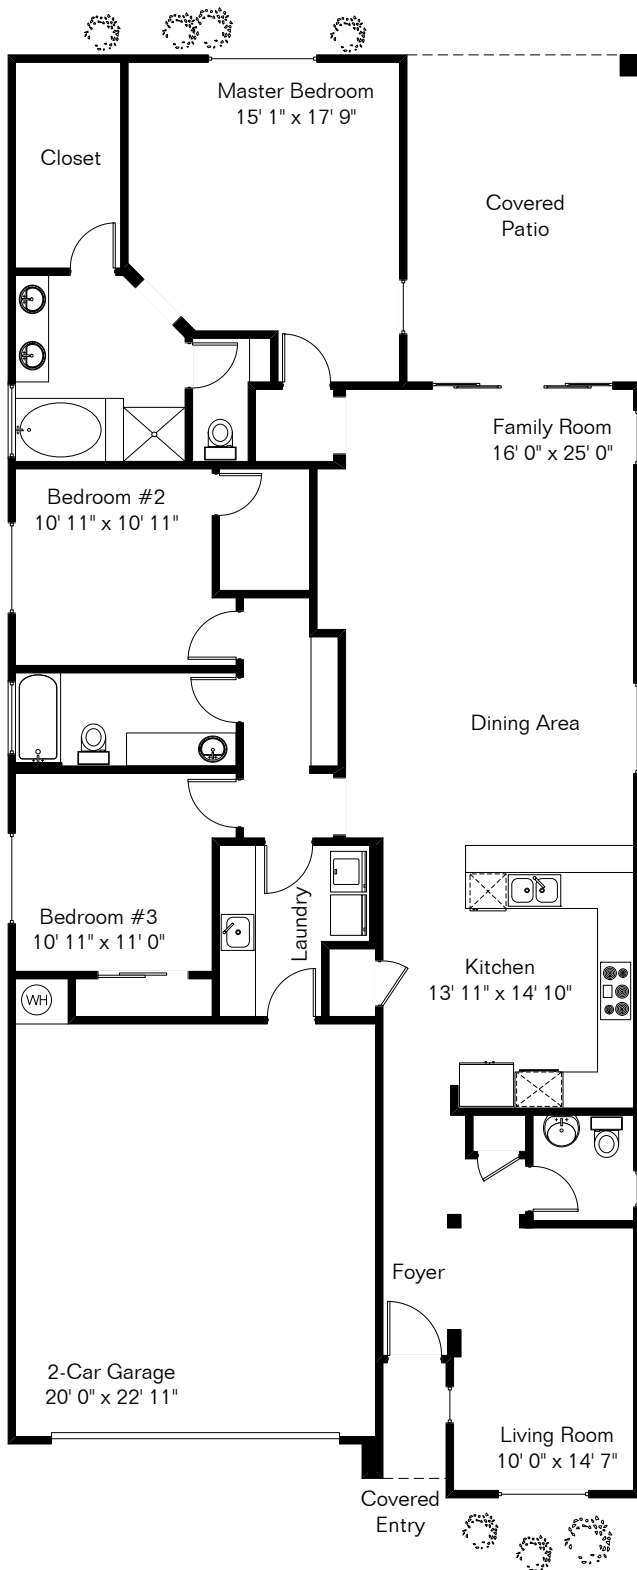

6513 W Sugar Pine Trail

The square footages and room size information are deemed to be reliable but are not guaranteed and should be independently verified.

Living Area 2,008 Sq Ft
Garage 457 Sq Ft

Site Visit June 2014

Copyright 2014 Floor Plans First! LLC
All Rights Reserved.

www.FloorPlansFirst.com

Toll Free (877) 887-1500
Voice (520) 881-1500
Fax (520) 791-7701